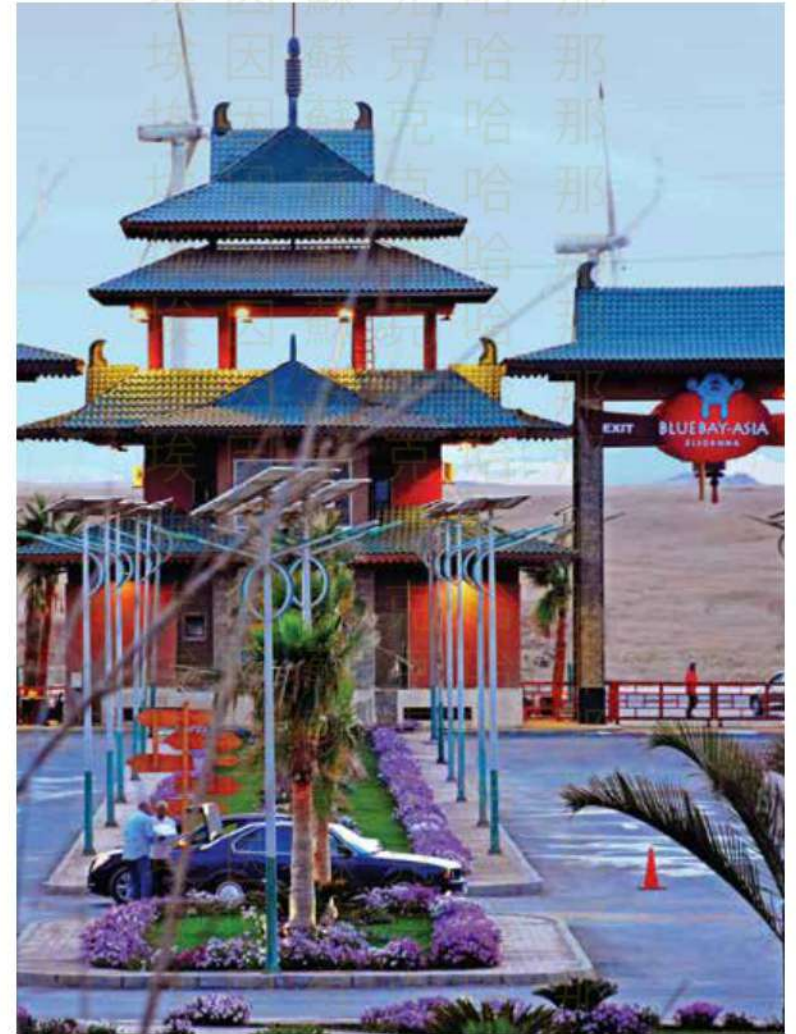

Live Shot

WWW.captaindevelopments.com

Nasr Road - Delta Tower - Tower 4 - First Floor

15697

埃因蘇克哈那
埃因蘇克哈那

埃因蘇克哈那