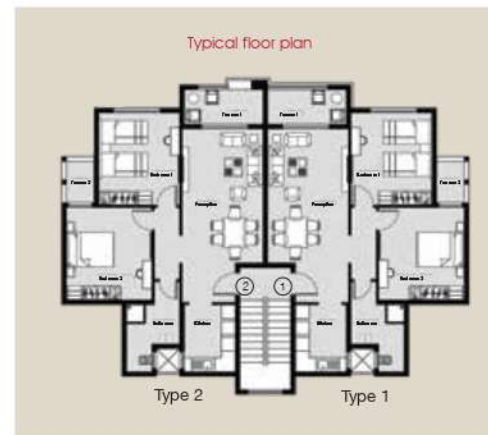

Adventure Jungle

Fish Pool and Lake

Aqua Park

Gym and Health Club

Parties Area

Marine Walkway

For more live shots

JORY Chalets